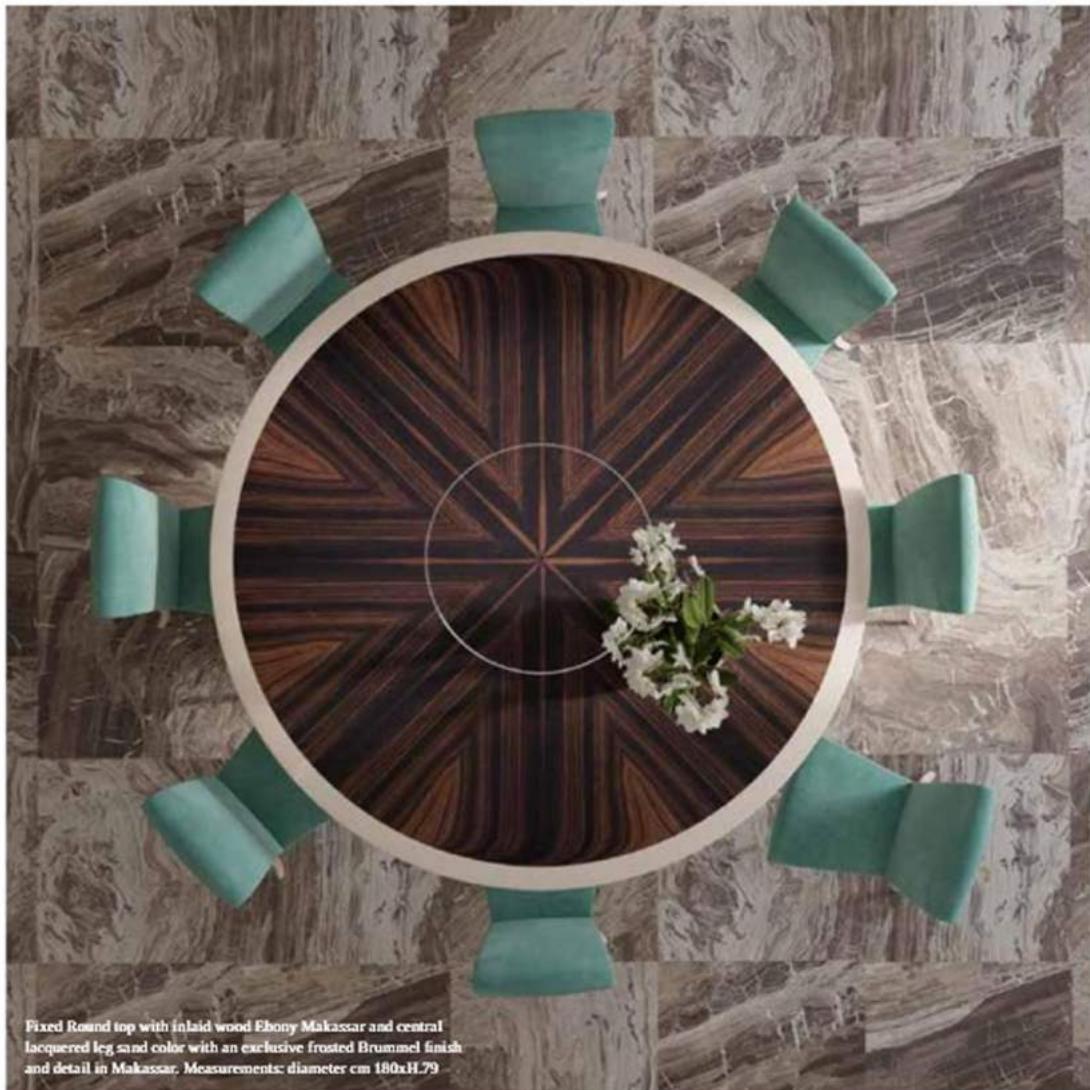

Andre Winogradsky
Geberit

CIRCLE.TECH
Collection by Falmecc

BRUMMEL

NEW EGO COLLECTION TABLES

With many years of experience in the production of high-end kitchens, Brummel has always valued a piece of furniture like the table. First as an essential element to complement the kitchen and then, with the development of their projects as part of a high-class total living, also for other areas of the house and living situations.

The tables of the EGO collection point of a search of precious materials such as wood Wengé, Ebony Makassar, Rosewood, Walnut and impeccable finishes such as lacquers, inlays and inserts of other materials as well as a unique design, important and recognizable.

Fixed Round top with inlaid wood Ebony Makassar and central lacquered leg sand color with an exclusive frosted Brummel finish and detail in Makassar. Measurements: diameter cm 180xH.79

Fixed triangular top and base in solid Canaletto Walnut with legs and matte gold lacquered edges. Available with metal legs. Measurements: cm 190x190xH.79