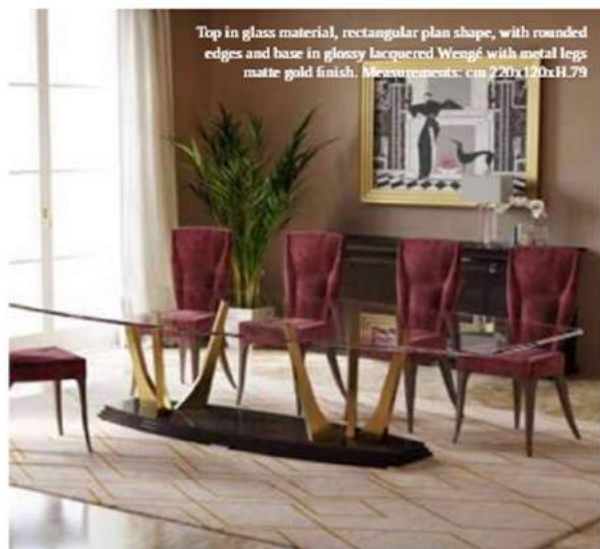

Fixed rectangular shaped top in essence of Rosewood with shaped legs and lacquered edges sand-colored. Measurements: cm 240x100xH.79

Top in glass material, rectangular plan shape, with rounded edges and base in glossy lacquered Wengé with metal legs matte gold finish. Measurements: cm 220x120xH.79